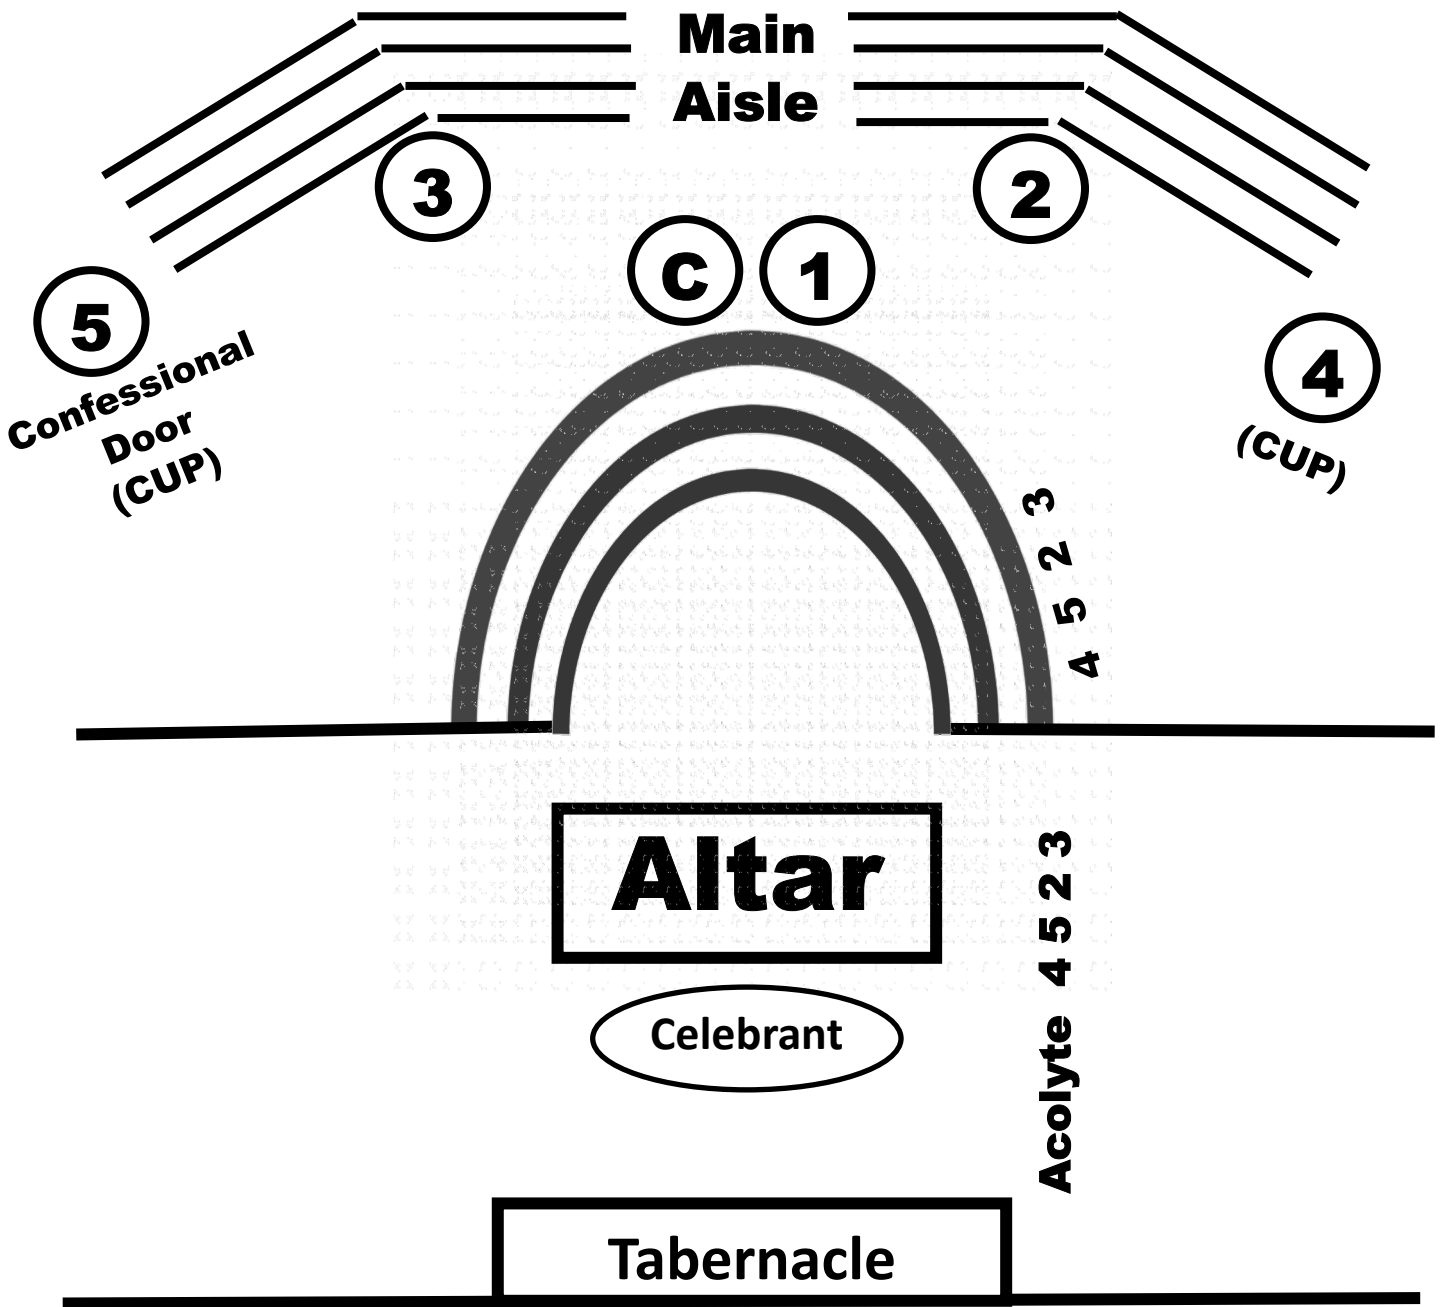

Extraordinary Ministers of the Eucharist Placement Diagram

PLEASE NOTE: Cup Ministers and Bread Ministers stand along side of the Altar as shown. If a Deacon or other Priest is present, please adjust as needed.